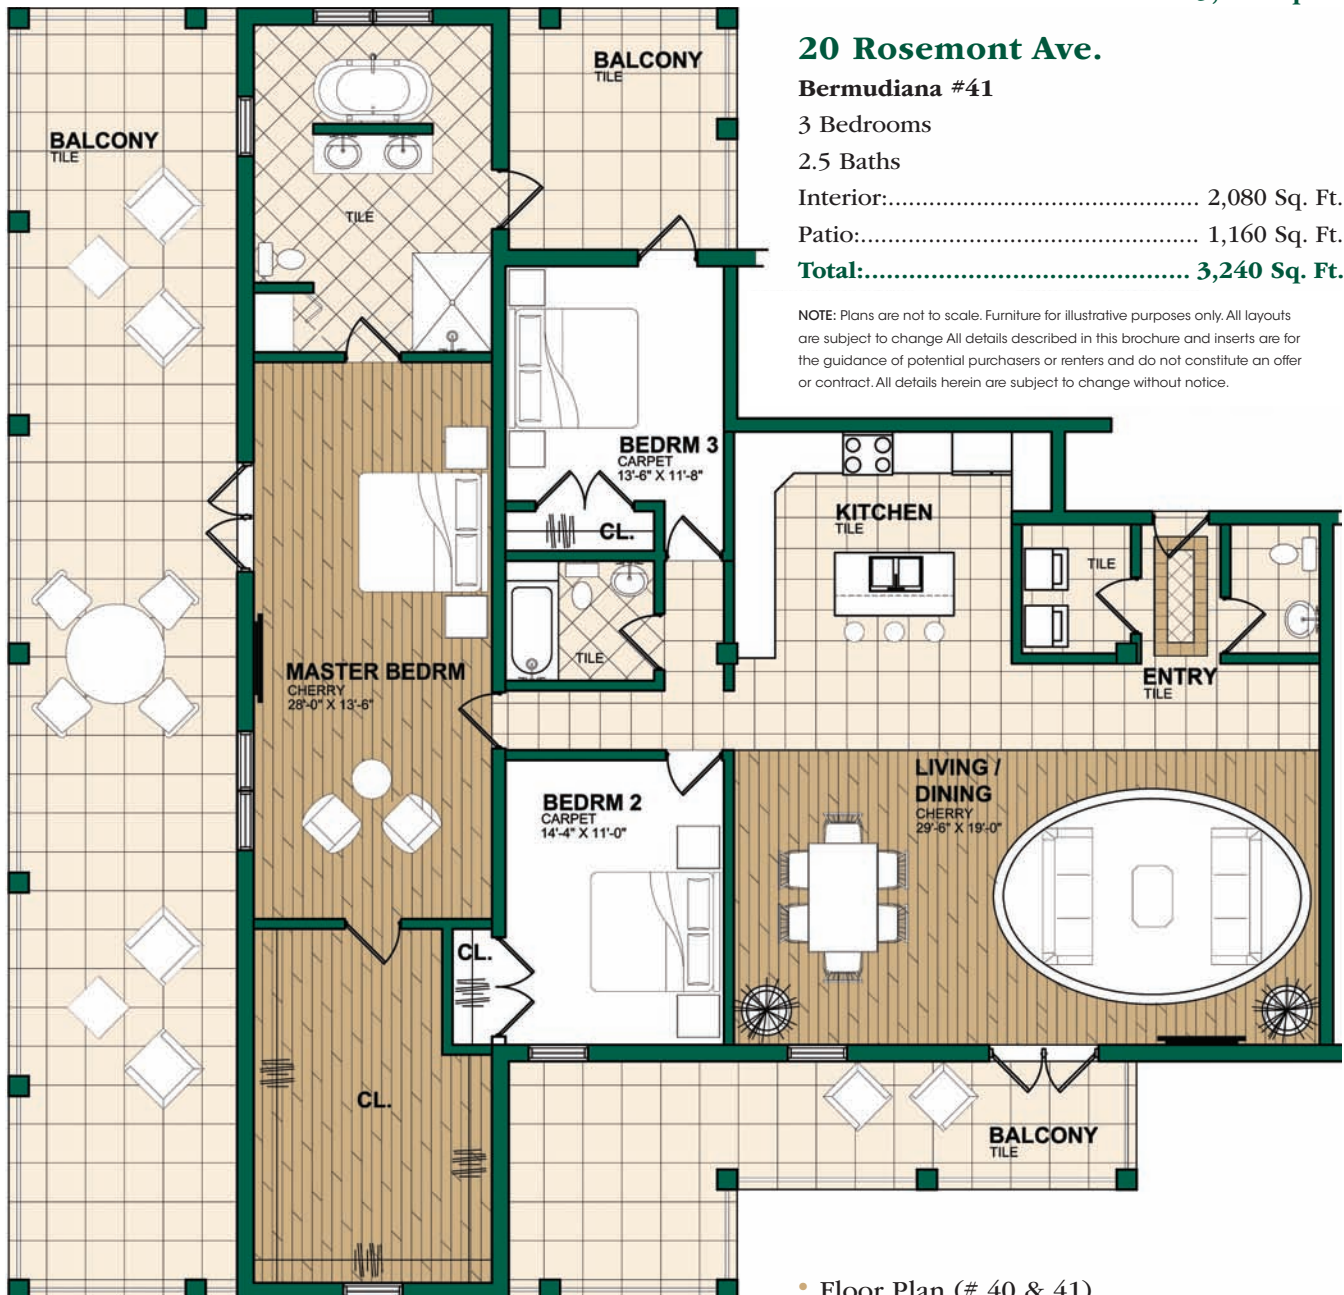

Bermudiana #40 & #41

Rosemont City Place

It's not just an apartment;
it's a full size home

20 Rosemont Ave.

Bermudiana #40

3 Bedrooms

2.5 Baths

Wood tile in Living/Dining, Master Closet & Bedrooms

Interior:..... 2,080 Sq. Ft.

Patio:..... 1,160 Sq. Ft.

Total:..... 3,240 Sq. Ft.

20 Rosemont Ave.

Bermudiana #41

3 Bedrooms

2.5 Baths

Interior:..... 2,080 Sq. Ft.

Patio:..... 1,160 Sq. Ft.

Total:..... 3,240 Sq. Ft.

NOTE: Plans are not to scale. Furniture for illustrative purposes only. All layouts are subject to change. All details described in this brochure and inserts are for the guidance of potential purchasers or renters and do not constitute an offer or contract. All details herein are subject to change without notice.

• Floor Plan (# 40 & 41)